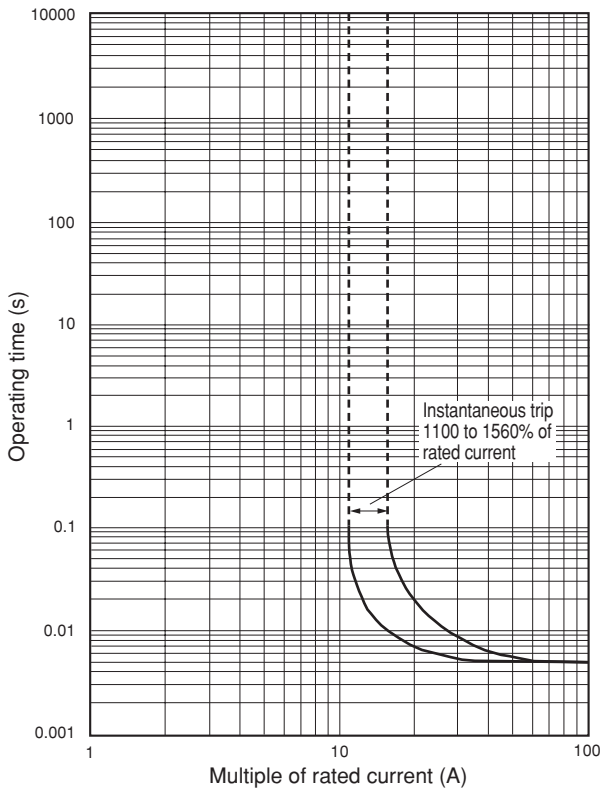

DUO series Manual Motor Starters

Characteristics curves

■ Characteristics curves

• BM3RSB, RHB, RSR, RHR

• BM3VSB, VHB

• BM3RHBK, RHRK

• BM3VHBK