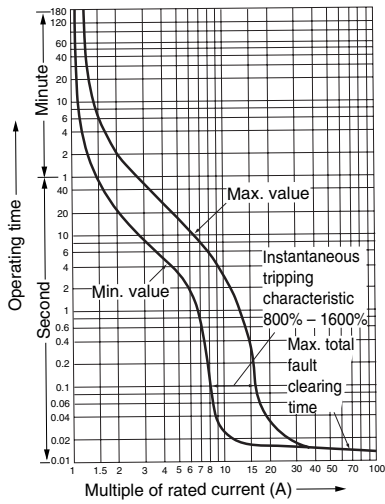

Molded Case Circuit Breakers Characteristic curves Line protection

■ S and E series, 4-pole

SA54B

SA204R

EA104B

SA404HA

SA104R

SA604H

Molded Case Circuit Breakers

Characteristic curves

Line protection

■ S series, 4-pole

SA804H