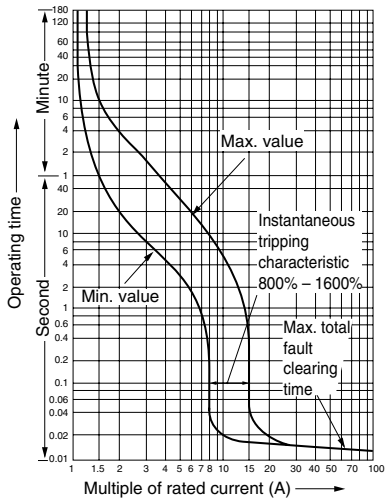

Molded Case Circuit Breakers Characteristic curves Line protection

■ S and E series, 4-pole

SA54B

SA204R

EA104B

SA404HA

SA104R

SA604H

Molded Case Circuit Breakers

Characteristic curves

Line protection

■ S series, 4-pole

SA804H