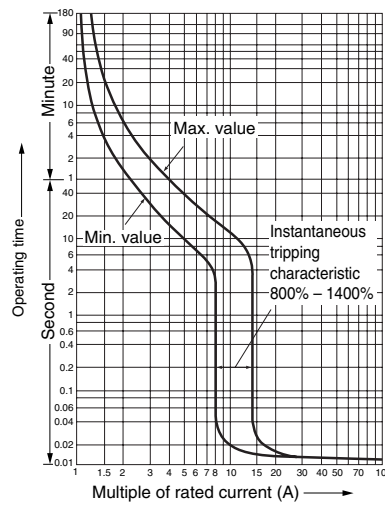

Molded Case Circuit Breakers Characteristic curves Line protection

■ S and E series, 4-pole

SA54B

SA204R

EA104B

SA404HA

SA104R

SA604H

Molded Case Circuit Breakers

Characteristic curves

Line protection

■ S series, 4-pole

SA804H