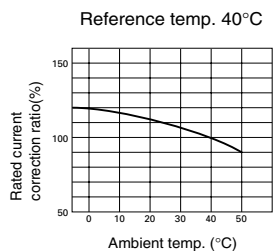

Molded Case Circuit Breakers Characteristic curves Line protection

■ S and E series, 4-pole

SA54B

SA204R

EA104B

SA404HA

SA104R

SA604H

Molded Case Circuit Breakers

Characteristic curves

Line protection

■ S series, 4-pole

SA804H