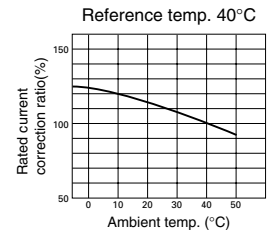

Molded Case Circuit Breakers Characteristic curves Line protection

■ S and E series, 4-pole

SA54B

SA204R

EA104B

SA404HA

SA104R

SA604H

Molded Case Circuit Breakers

Characteristic curves

Line protection

■ S series, 4-pole

SA804H