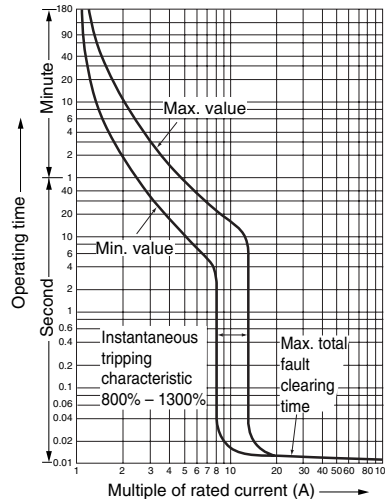

Molded Case Circuit Breakers Characteristic curves Line protection

■ S and E series, 4-pole

SA54B

SA204R

EA104B

SA404HA

SA104R

SA604H

Molded Case Circuit Breakers

Characteristic curves

Line protection

■ S series, 4-pole

SA804H