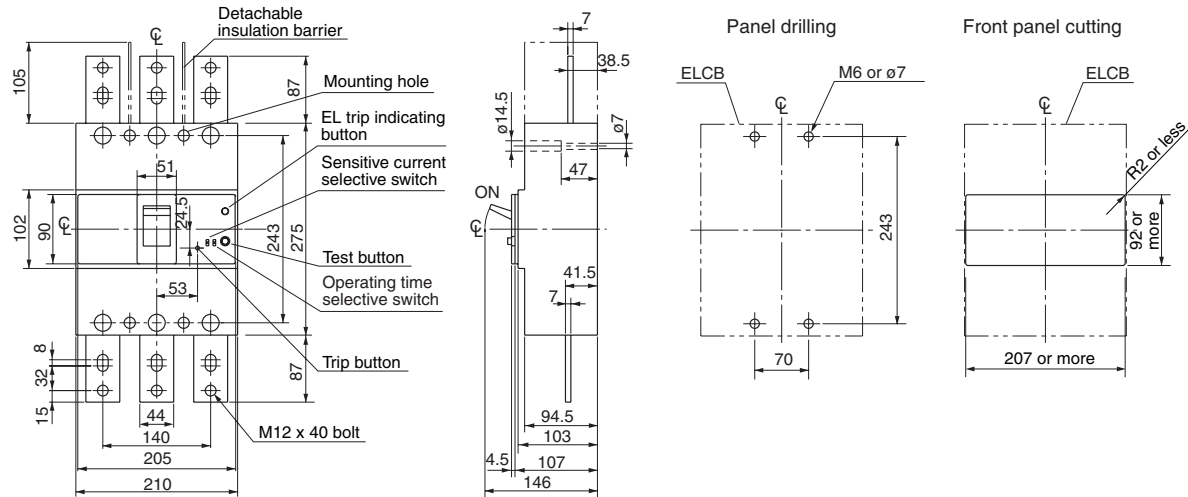

Earth Leakage Circuit Breakers Dimensions SG series/3-pole

- Dimensions, mm
- Front mounting, front connection

SG603RC