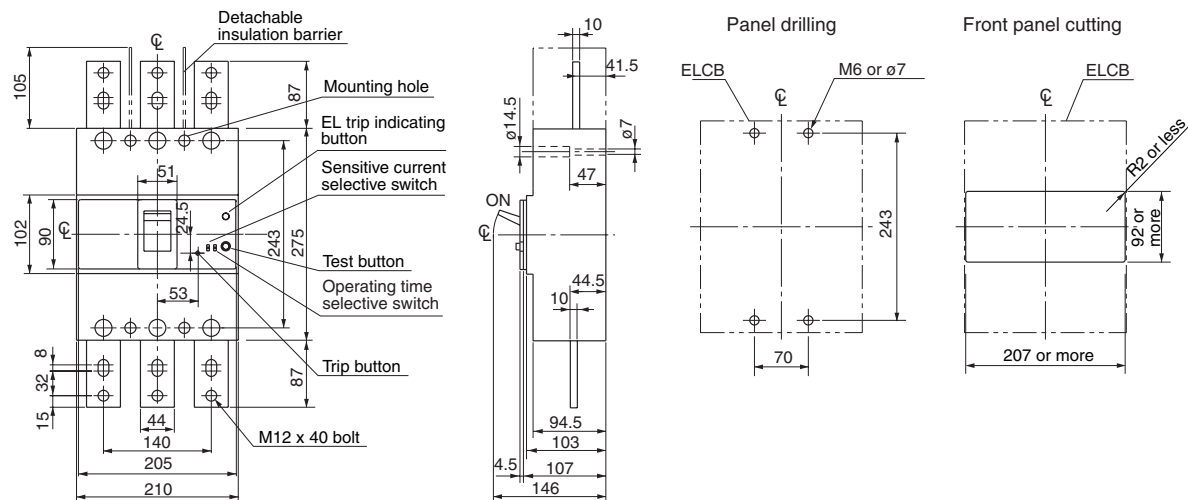

Earth Leakage Circuit Breakers Dimensions SG series/3-pole

- Dimensions, mm
- Front mounting, front connection

SG603RC

SG803RC