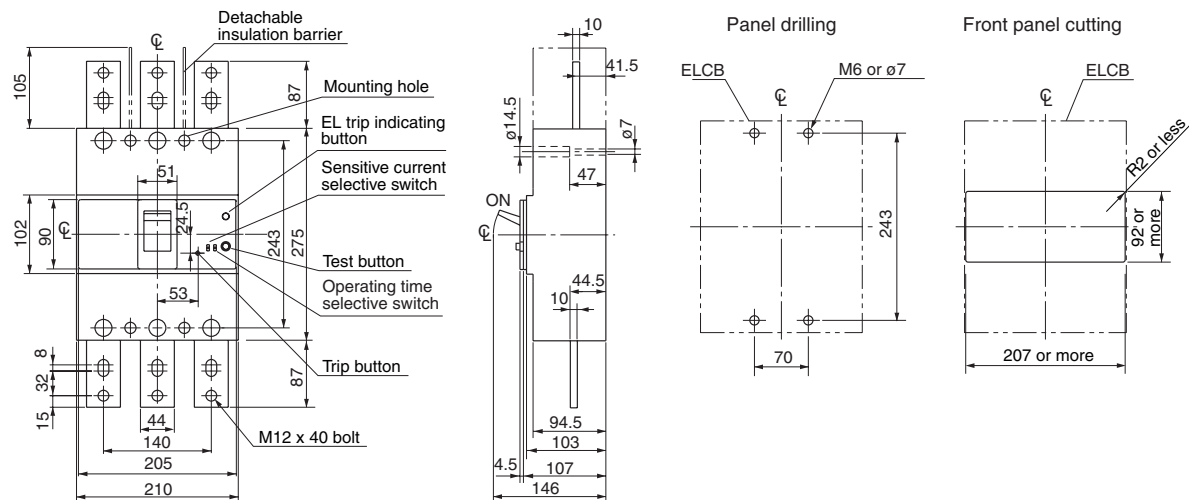

## ■ Dimensions, mm

# Earth Leakage Circuit Breakers Dimensions EG series/3-pole, 4-pole

■ Dimensions, mm

● Front mounting, front connection

**EG603C**

**EG803C**

**EG104A**