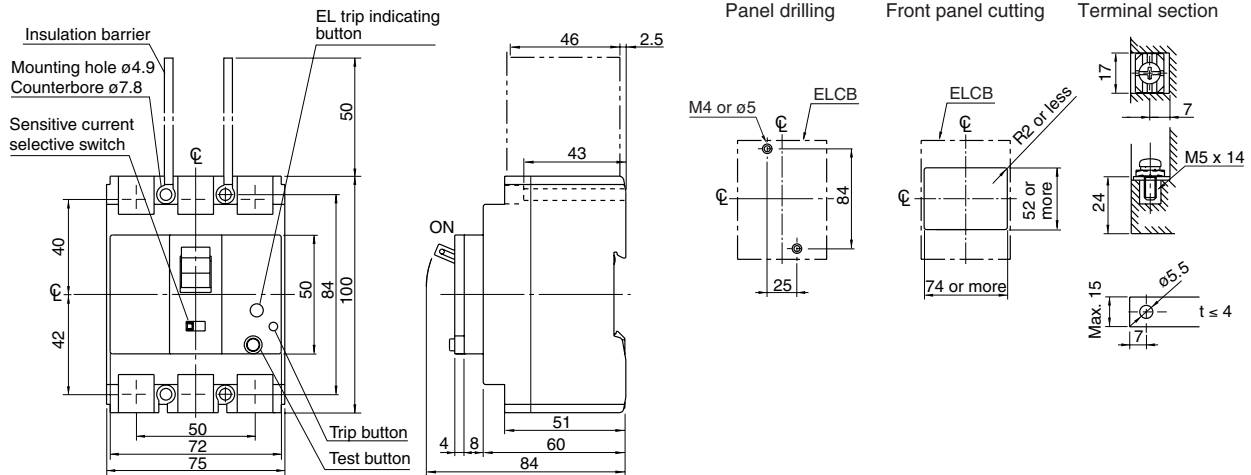

Earth Leakage Circuit Breakers Dimensions SG series/3-pole

■ Dimensions, mm

● Front mounting, front connection

SG33C □ -CE, 53C □ -CE, 53RC □ -CE