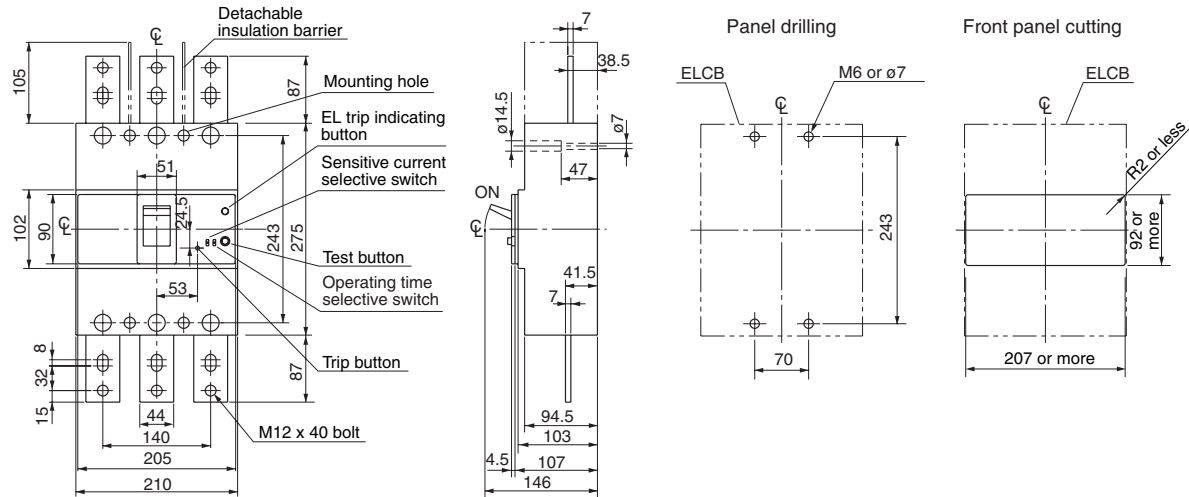

## ■ Dimensions, mm

# Earth Leakage Circuit Breakers Dimensions EG series/3-pole, 4-pole

■ Dimensions, mm

● Front mounting, front connection

**EG603C**

**EG803C**

**EG104A**