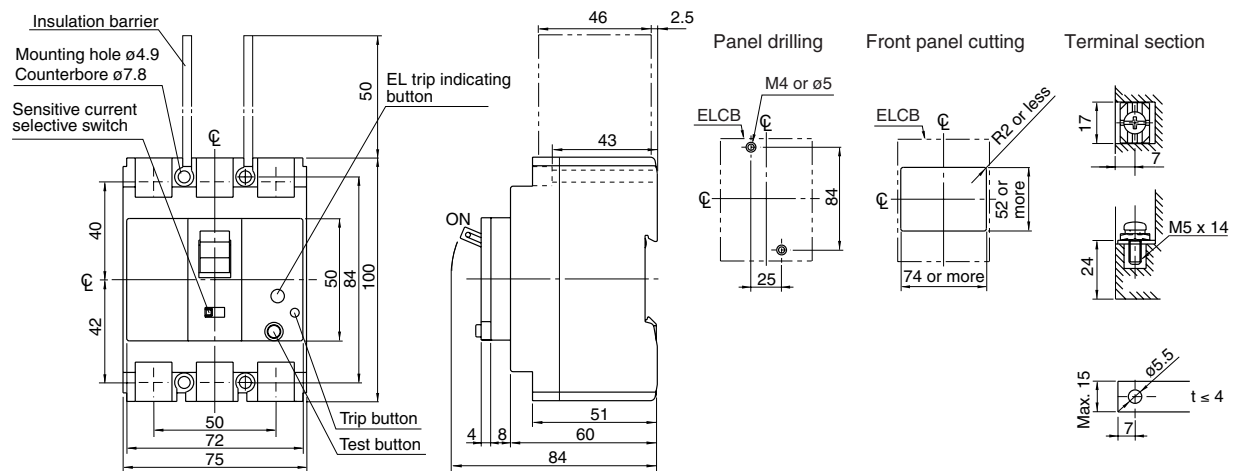

EG33AC □ -CE, 53AC □ -CE, 33C □ -CE, 53C □ -CE