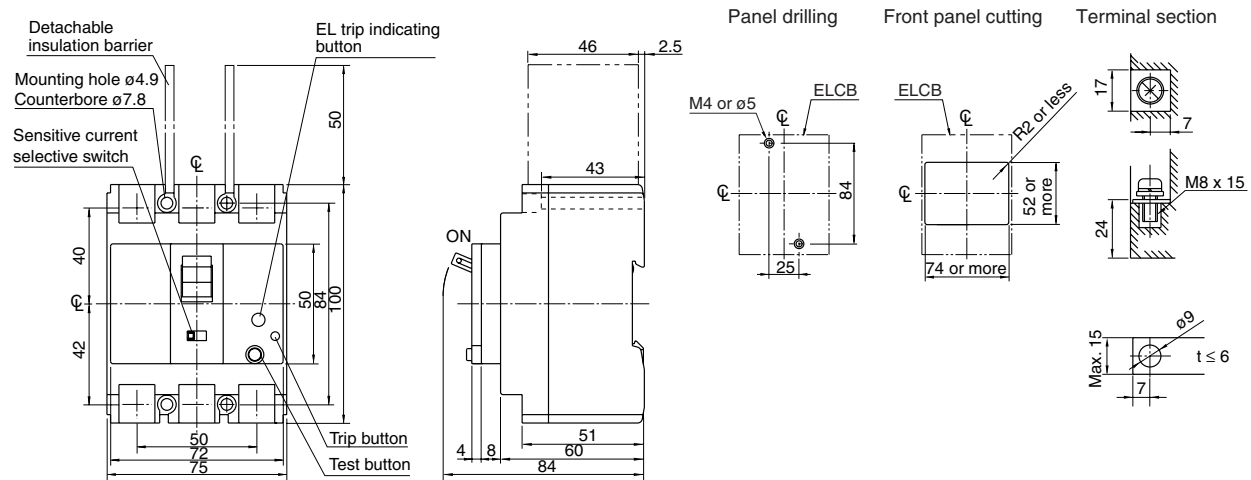

Earth Leakage Circuit Breakers Dimensions SG series/3-pole

■ Dimensions, mm

● Front mounting, front connection

SG33C □ -CE, 53C □ -CE, 53RC □ -CE

SG63C □ -CE, 63RC □ -CE

SG103C □ -CE

Earth Leakage Circuit Breakers Dimensions SG series/3-pole

■ Dimensions, mm

● Front mounting, front connection

SG603RC

SG803RC

Earth Leakage Circuit Breakers Dimensions EG series/2, 3-pole

■ Dimensions, mm

● Front mounting, front connection

EG32AC □ -CE, 52AC □ -CE

EG33AC □ -CE, 53AC □ -CE, 33C □ -CE, 53C □ -CE

EG63C □ -CE

Earth Leakage Circuit Breakers

Dimensions

EG series/2, 3-pole

■ Dimensions, mm

● Front mounting, front connection

EG103AC □ -CE, 102C □ -CE, 103C □ -CE

EG203C □ -CE

EG403C □ -CE

Earth Leakage Circuit Breakers Dimensions EG series/3-pole, 4-pole

■ Dimensions, mm

● Front mounting, front connection

EG603C

EG803C

EG104A