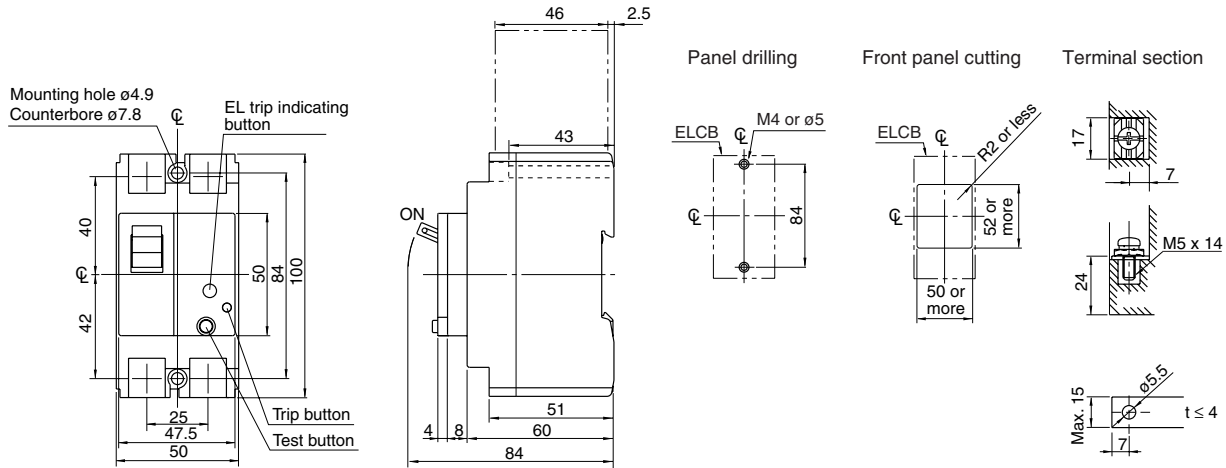

Earth Leakage Circuit Breakers Dimensions SG series/3-pole

■ Dimensions, mm

● Front mounting, front connection

SG33C □ -CE, 53C □ -CE, 53RC □ -CE

SG63C □ -CE, 63RC □ -CE

SG103C □ -CE

Earth Leakage Circuit Breakers Dimensions SG series/3-pole

■ Dimensions, mm

● Front mounting, front connection

SG603RC

SG803RC

Earth Leakage Circuit Breakers Dimensions EG series/2, 3-pole

■ Dimensions, mm

● Front mounting, front connection

EG32AC □ -CE, 52AC □ -CE

EG33AC □ -CE, 53AC □ -CE, 33C □ -CE, 53C □ -CE

EG63C □ -CE

Earth Leakage Circuit Breakers

Dimensions

EG series/2, 3-pole

■ Dimensions, mm

● Front mounting, front connection

EG103AC □ -CE, 102C □ -CE, 103C □ -CE

EG203C □ -CE

EG403C □ -CE

Earth Leakage Circuit Breakers Dimensions EG series/3-pole, 4-pole

■ Dimensions, mm

● Front mounting, front connection

EG603C

EG803C

EG104A