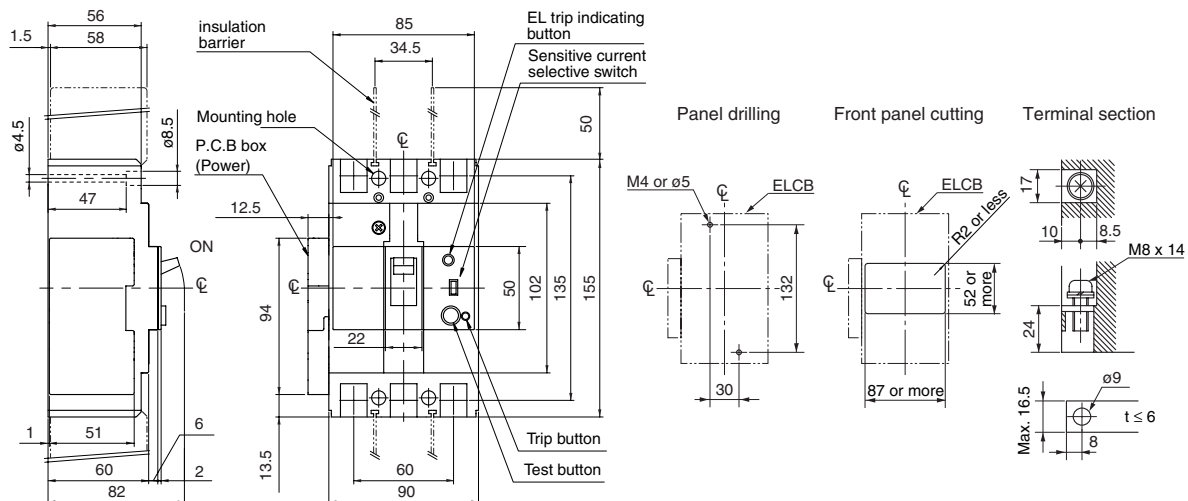

Earth Leakage Circuit Breakers Dimensions SG series/3-pole

■ Dimensions, mm

● Front mounting, front connection

SG33C □ -CE, 53C □ -CE, 53RC □ -CE

SG63C □ -CE, 63RC □ -CE

SG103C □ -CE

Earth Leakage Circuit Breakers Dimensions SG series/3-pole

■ Dimensions, mm

● Front mounting, front connection

SG603RC

SG803RC

Earth Leakage Circuit Breakers Dimensions EG series/2, 3-pole

■ Dimensions, mm

● Front mounting, front connection

EG32AC □ -CE, 52AC □ -CE

EG33AC □ -CE, 53AC □ -CE, 33C □ -CE, 53C □ -CE

EG63C □ -CE

Earth Leakage Circuit Breakers

Dimensions

EG series/2, 3-pole

■ Dimensions, mm

● Front mounting, front connection

EG103AC □ -CE, 102C □ -CE, 103C □ -CE

EG203C □ -CE

EG403C □ -CE

Earth Leakage Circuit Breakers Dimensions EG series/3-pole, 4-pole

■ Dimensions, mm

● Front mounting, front connection

EG603C

EG803C

EG104A