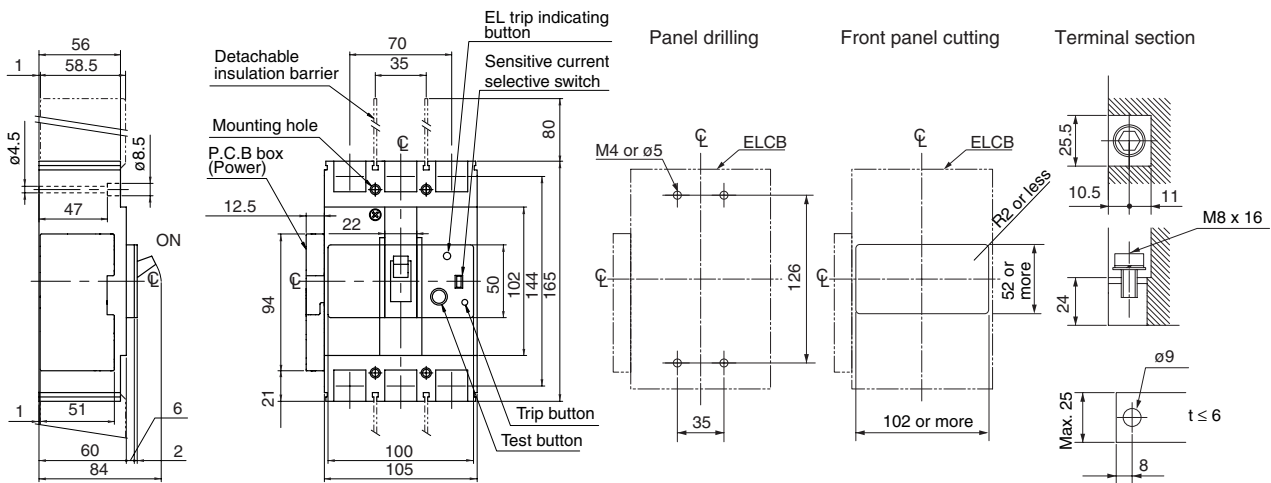

■ Dimensions, mm

● Front mounting, front connection

SG603RC

SG803RC

Earth Leakage Circuit Breakers Dimensions EG series/2, 3-pole

■ Dimensions, mm

● Front mounting, front connection

EG32AC □ -CE, 52AC □ -CE

EG33AC □ -CE, 53AC □ -CE, 33C □ -CE, 53C □ -CE

EG63C □ -CE

Earth Leakage Circuit Breakers

Dimensions

EG series/2, 3-pole

■ Dimensions, mm

● Front mounting, front connection

EG103AC □ -CE, 102C □ -CE, 103C □ -CE

EG203C □ -CE

EG403C □ -CE

Earth Leakage Circuit Breakers Dimensions EG series/3-pole, 4-pole

■ Dimensions, mm

● Front mounting, front connection

EG603C

EG803C

EG104A