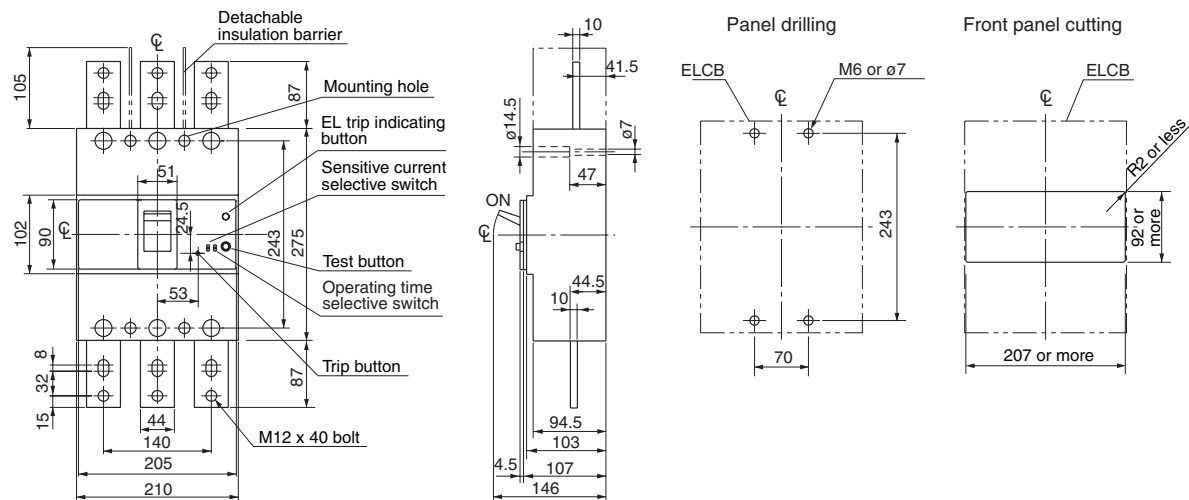

EG203C □ -CE

EG403C □ -CE

Earth Leakage Circuit Breakers Dimensions EG series/3-pole, 4-pole

■ Dimensions, mm

● Front mounting, front connection

EG603C

EG803C

EG104A