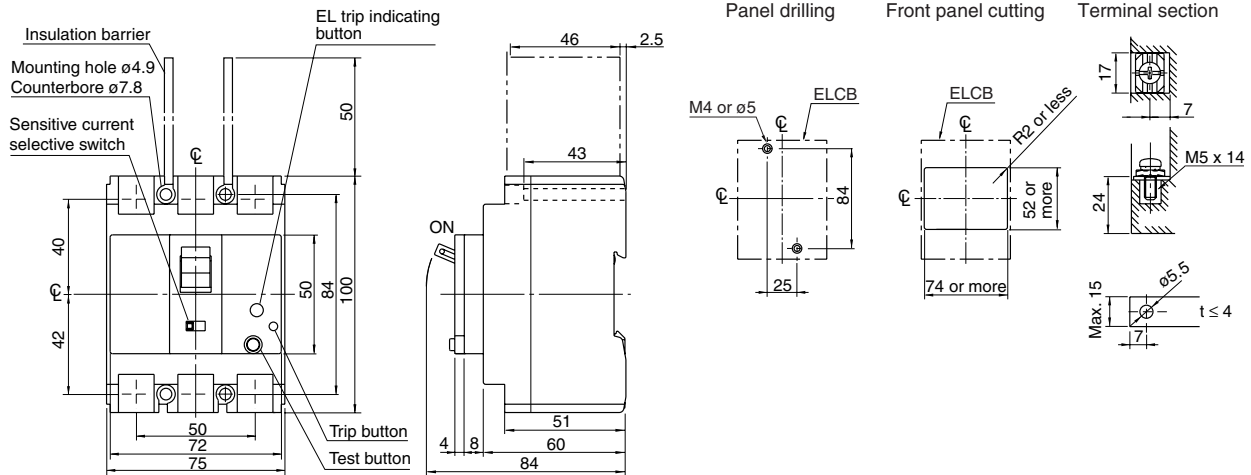

Earth Leakage Circuit Breakers Dimensions SG series/3-pole

■ Dimensions, mm

● Front mounting, front connection

SG33C □ -CE, 53C □ -CE, 53RC □ -CE

SG63C □ -CE, 63RC □ -CE

SG103C □ -CE

Earth Leakage Circuit Breakers Dimensions SG series/3-pole

■ Dimensions, mm

● Front mounting, front connection

SG603RC

SG803RC

Earth Leakage Circuit Breakers Dimensions EG series/2, 3-pole

■ Dimensions, mm

● Front mounting, front connection

EG32AC □ -CE, 52AC □ -CE

EG33AC □ -CE, 53AC □ -CE, 33C □ -CE, 53C □ -CE

EG63C □ -CE

Earth Leakage Circuit Breakers

Dimensions

EG series/2, 3-pole

■ Dimensions, mm

● Front mounting, front connection

EG103AC □ -CE, 102C □ -CE, 103C □ -CE

EG203C □ -CE

EG403C □ -CE

Earth Leakage Circuit Breakers Dimensions EG series/3-pole, 4-pole

■ Dimensions, mm

● Front mounting, front connection

EG603C

EG803C

EG104A