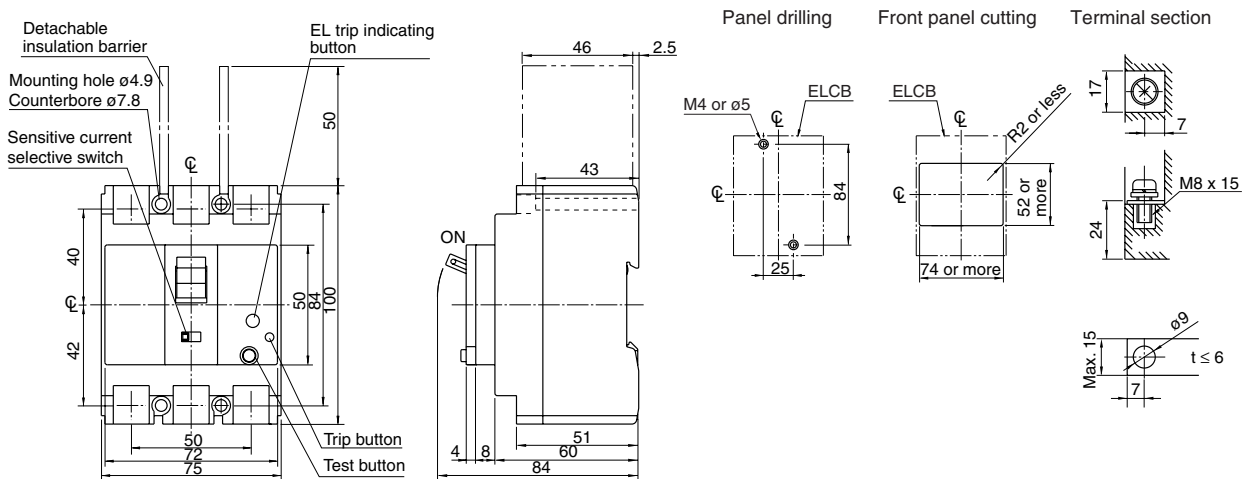

Earth Leakage Circuit Breakers Dimensions SG series/3-pole

■ Dimensions, mm

● Front mounting, front connection

SG33C □ -CE, 53C □ -CE, 53RC □ -CE

SG63C □ -CE, 63RC □ -CE

SG103C □ -CE

Earth Leakage Circuit Breakers Dimensions SG series/3-pole

■ Dimensions, mm

● Front mounting, front connection

SG603RC

SG803RC

Earth Leakage Circuit Breakers Dimensions EG series/2, 3-pole

■ Dimensions, mm

● Front mounting, front connection

EG32AC □ -CE, 52AC □ -CE

EG33AC □ -CE, 53AC □ -CE, 33C □ -CE, 53C □ -CE

EG63C □ -CE

Earth Leakage Circuit Breakers

Dimensions

EG series/2, 3-pole

■ Dimensions, mm

● Front mounting, front connection

EG103AC □ -CE, 102C □ -CE, 103C □ -CE

EG203C □ -CE

EG403C □ -CE

Earth Leakage Circuit Breakers Dimensions EG series/3-pole, 4-pole

■ Dimensions, mm

● Front mounting, front connection

EG603C

EG803C

EG104A