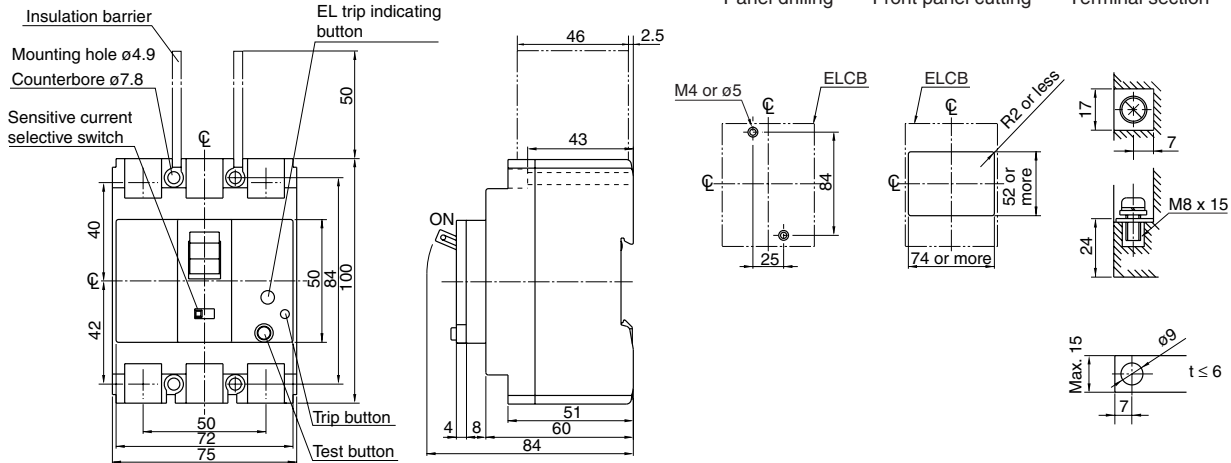

■ Dimensions, mm

● Front mounting, front connection

SG603RC

SG803RC

Earth Leakage Circuit Breakers Dimensions EG series/2, 3-pole

■ Dimensions, mm

● Front mounting, front connection

EG32AC □ -CE, 52AC □ -CE

EG33AC □ -CE, 53AC □ -CE, 33C □ -CE, 53C □ -CE

EG63C □ -CE

Earth Leakage Circuit Breakers

Dimensions

EG series/2, 3-pole

■ Dimensions, mm

● Front mounting, front connection

EG103AC □ -CE, 102C □ -CE, 103C □ -CE

EG203C □ -CE

EG403C □ -CE

Earth Leakage Circuit Breakers Dimensions EG series/3-pole, 4-pole

■ Dimensions, mm

● Front mounting, front connection

EG603C

EG803C

EG104A