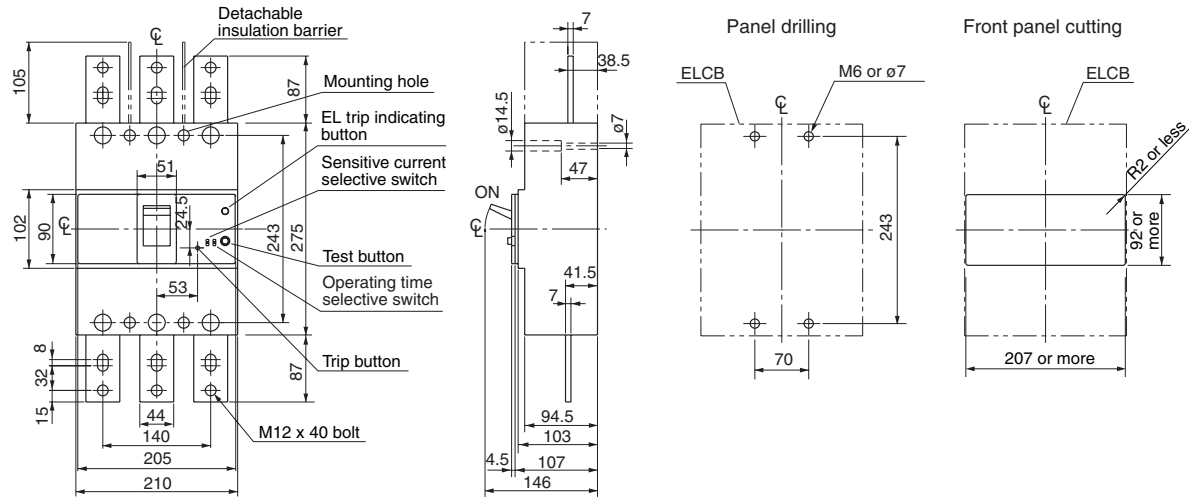

EG203C □ -CE

EG403C □ -CE

Earth Leakage Circuit Breakers Dimensions EG series/3-pole, 4-pole

■ Dimensions, mm

● Front mounting, front connection

EG603C

EG803C

EG104A