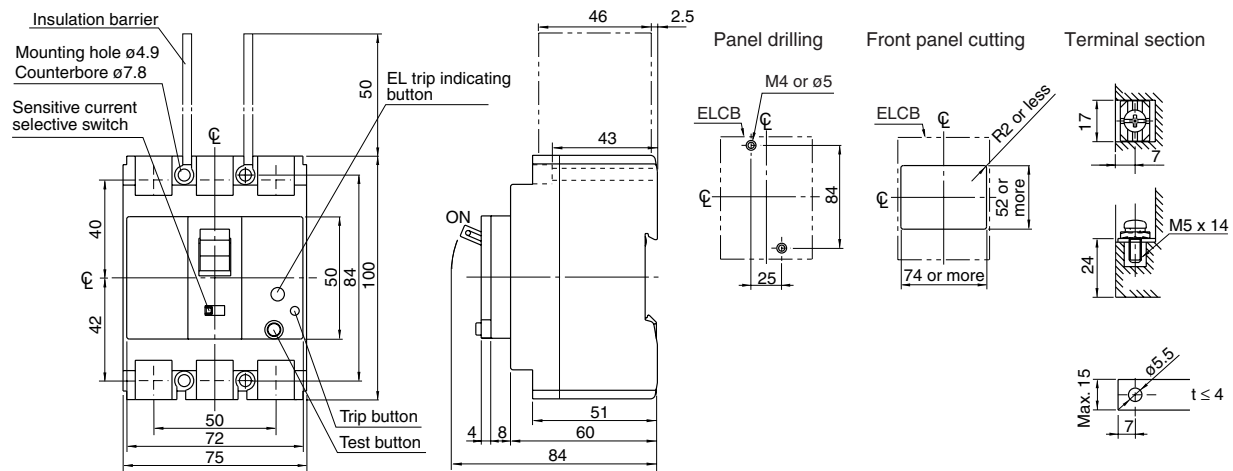

Earth Leakage Circuit Breakers Dimensions SG series/3-pole

■ Dimensions, mm

● Front mounting, front connection

SG33C □ -CE, 53C □ -CE, 53RC □ -CE

SG63C □ -CE, 63RC □ -CE

SG103C □ -CE

Earth Leakage Circuit Breakers Dimensions SG series/3-pole

■ Dimensions, mm

● Front mounting, front connection

SG603RC

SG803RC

Earth Leakage Circuit Breakers Dimensions EG series/2, 3-pole

■ Dimensions, mm

● Front mounting, front connection

EG32AC □ -CE, 52AC □ -CE

EG33AC □ -CE, 53AC □ -CE, 33C □ -CE, 53C □ -CE

EG63C □ -CE

Earth Leakage Circuit Breakers

Dimensions

EG series/2, 3-pole

■ Dimensions, mm

● Front mounting, front connection

EG103AC □ -CE, 102C □ -CE, 103C □ -CE

EG203C □ -CE

EG403C □ -CE

Earth Leakage Circuit Breakers Dimensions EG series/3-pole, 4-pole

■ Dimensions, mm

● Front mounting, front connection

EG603C

EG803C

EG104A