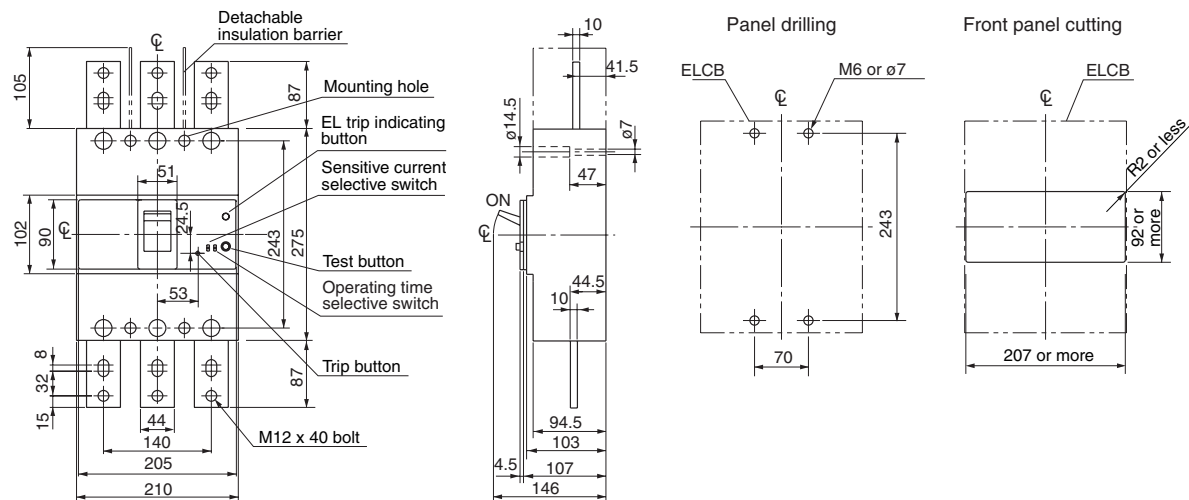

Earth Leakage Circuit Breakers Dimensions SG series/3-pole

■ Dimensions, mm

● Front mounting, front connection

SG33C □ -CE, 53C □ -CE, 53RC □ -CE

SG63C □ -CE, 63RC □ -CE

SG103C □ -CE

Earth Leakage Circuit Breakers Dimensions SG series/3-pole

■ Dimensions, mm

● Front mounting, front connection

SG603RC

SG803RC

Earth Leakage Circuit Breakers Dimensions EG series/2, 3-pole

■ Dimensions, mm

● Front mounting, front connection

EG32AC □ -CE, 52AC □ -CE

EG33AC □ -CE, 53AC □ -CE, 33C □ -CE, 53C □ -CE

EG63C □ -CE

Earth Leakage Circuit Breakers

Dimensions

EG series/2, 3-pole

■ Dimensions, mm

● Front mounting, front connection

EG103AC □ -CE, 102C □ -CE, 103C □ -CE

EG203C □ -CE

EG403C □ -CE

Earth Leakage Circuit Breakers Dimensions EG series/3-pole, 4-pole

■ Dimensions, mm

● Front mounting, front connection

EG603C

EG803C

EG104A