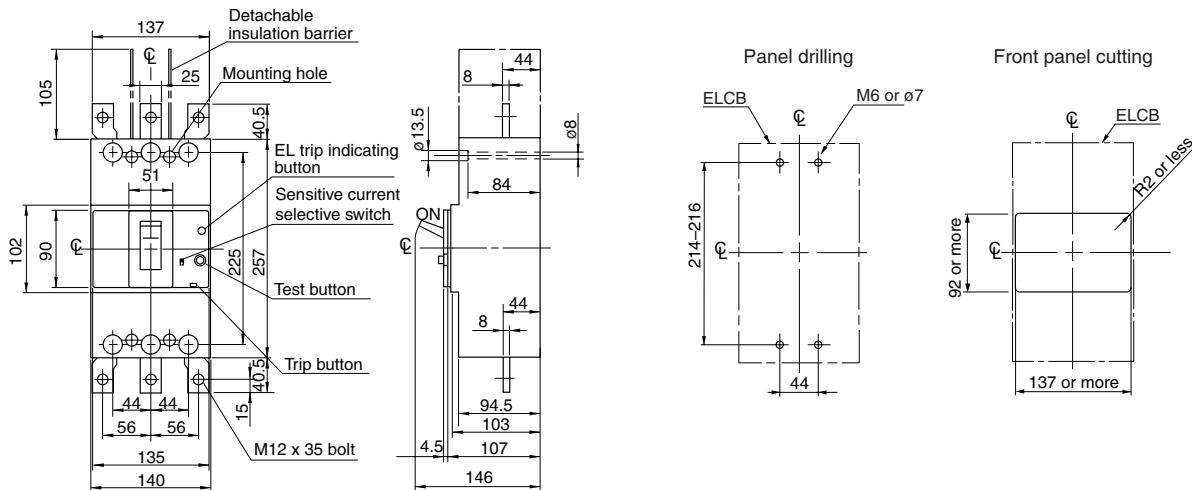

EG33AC □ -CE, 53AC □ -CE, 33C □ -CE, 53C □ -CE

EG63C □ -CE

Earth Leakage Circuit Breakers

Dimensions

EG series/2, 3-pole

■ Dimensions, mm

● Front mounting, front connection

EG103AC □ -CE, 102C □ -CE, 103C □ -CE

EG203C □ -CE

EG403C □ -CE

Earth Leakage Circuit Breakers Dimensions EG series/3-pole, 4-pole

■ Dimensions, mm

● Front mounting, front connection

EG603C

EG803C

EG104A