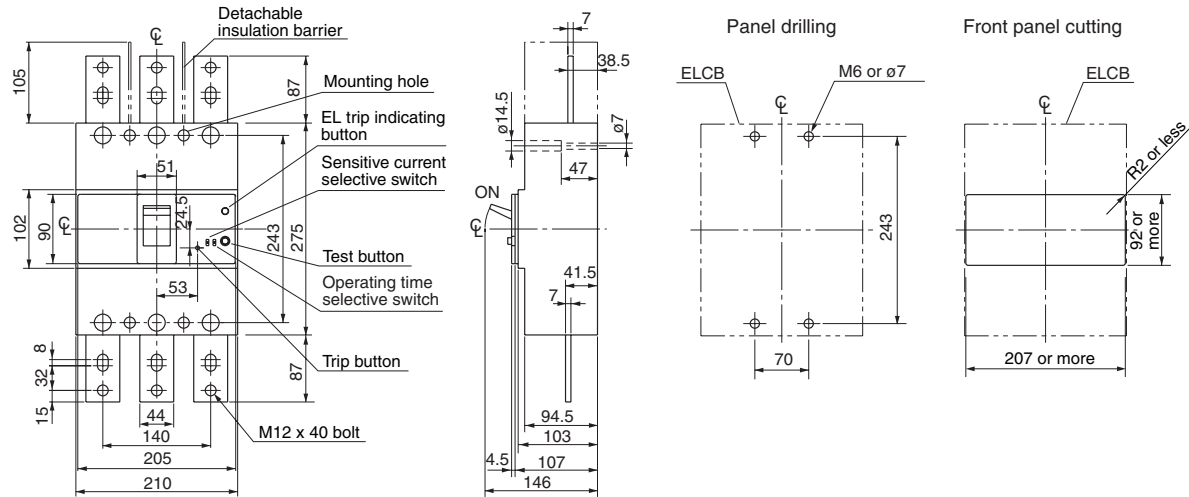

Earth Leakage Circuit Breakers Dimensions SG series/3-pole

■ Dimensions, mm

● Front mounting, front connection

SG33C □ -CE, 53C □ -CE, 53RC □ -CE

SG63C □ -CE, 63RC □ -CE

SG103C □ -CE

Earth Leakage Circuit Breakers Dimensions SG series/3-pole

■ Dimensions, mm

● Front mounting, front connection

SG603RC

SG803RC

Earth Leakage Circuit Breakers Dimensions EG series/2, 3-pole

■ Dimensions, mm

● Front mounting, front connection

EG32AC □ -CE, 52AC □ -CE

EG33AC □ -CE, 53AC □ -CE, 33C □ -CE, 53C □ -CE

EG63C □ -CE

Earth Leakage Circuit Breakers

Dimensions

EG series/2, 3-pole

■ Dimensions, mm

● Front mounting, front connection

EG103AC □ -CE, 102C □ -CE, 103C □ -CE

EG203C □ -CE

EG403C □ -CE

Earth Leakage Circuit Breakers Dimensions EG series/3-pole, 4-pole

■ Dimensions, mm

● Front mounting, front connection

EG603C

EG803C

EG104A