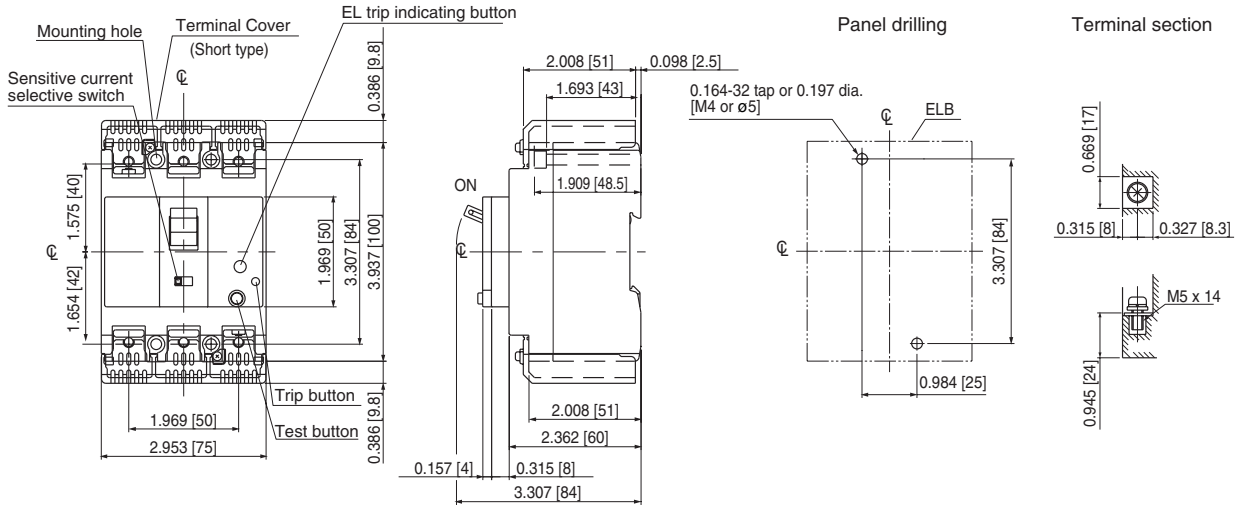

Earth Leakage Circuit Breakers

Dimensions

UL Listed

- Dimensions, inch [mm]
- Front mounting, front connection

SG53RCUL

SG103CUL

SG203CUL