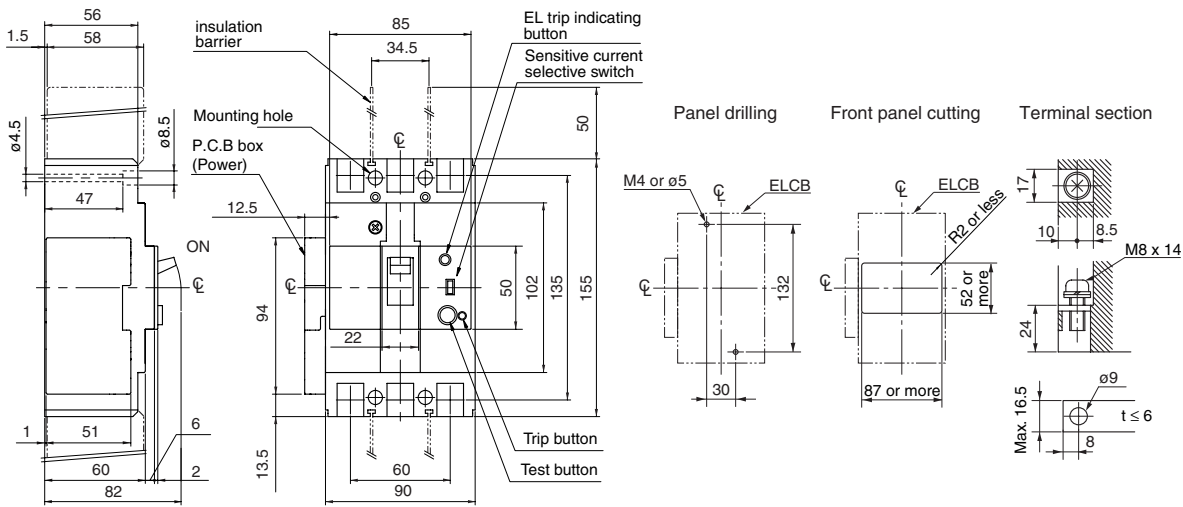

Earth Leakage Circuit Breakers

Dimensions

UL Listed

- Dimensions, inch [mm]
- Front mounting, front connection

SG53RCUL

SG103CUL

SG203CUL