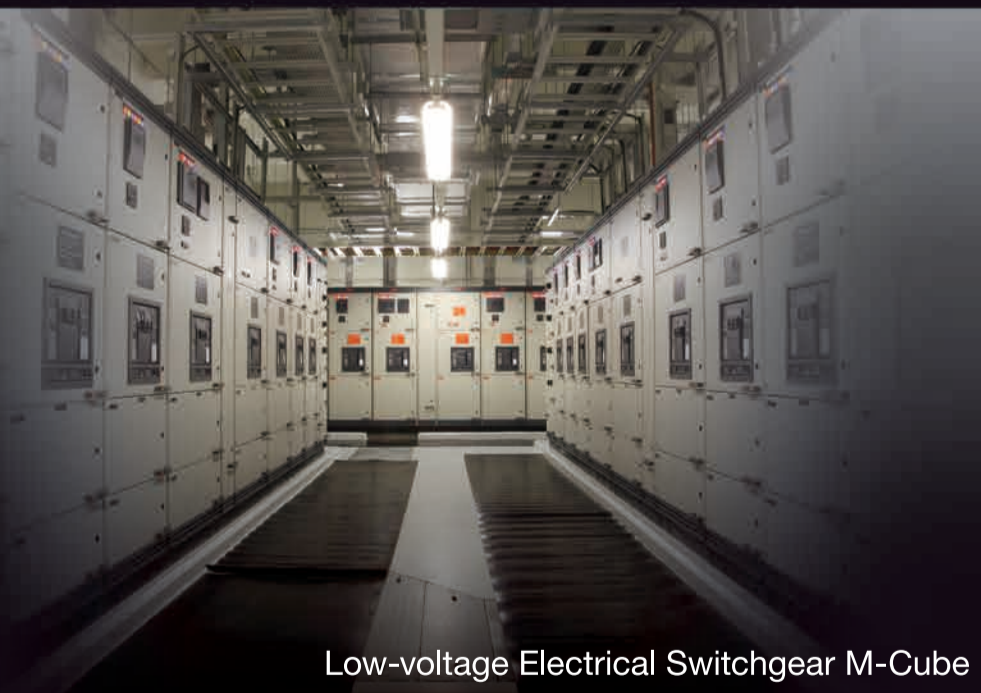

Molded Transformer MOLTRA

\* MOLTRA is a registered trademark of Fuji Electric Co., Ltd.

Reliable molded transformer  
with excellent flexibility.

Customizable modular  
Low-voltage electrical switchgear.